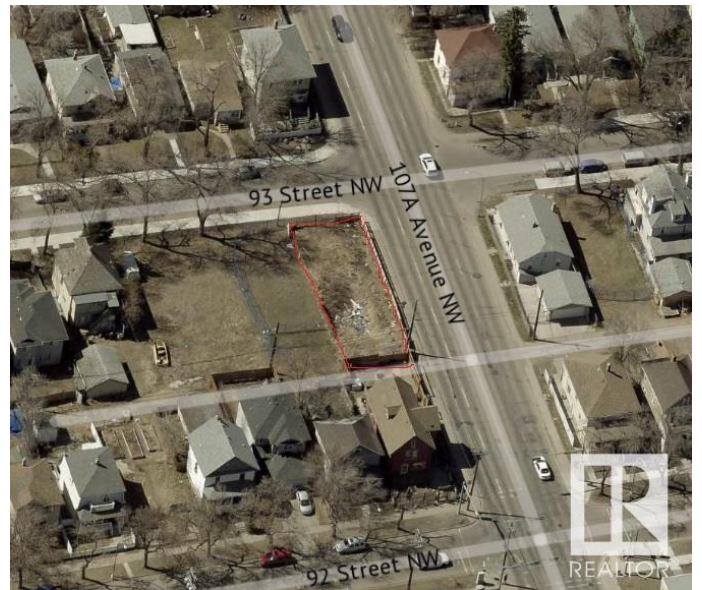

\$159,900 - 10733 93 Street, Edmonton

MLS® #E4416780

\$159,900

0 Bedroom, 0.00 Bathroom,
Single Family on 0.00 Acres

Mccauley, Edmonton, AB

Calling all builders and investors! This perfect investment opportunity is located in the heart of Edmonton, close to schools, public transportation, restaurants, and a grocery store. If you love city life, this is ideal, just minutes away from Downtown, Rogers Place, Grant MacEwan University, Stadium LRT, Italy Centre, and Kingsway Mall. The property is situated on a corner lot with a RF6 & RA7 zoning and was recently designated as RM h16 zoning allowing you to build a commercial and a low rise apartment building for up to a four-stories high! Only a few lots in Edmonton are zone as RF6 which is approximately only less than 0.1%, so this lot is very rare!

Community Information

| | |
|---------|-----------------|
| Address | 10733 93 Street |
| Area | Edmonton |

| | |
|-------------|----------|
| Subdivision | Mccauley |
| City | Edmonton |
| County | ALBERTA |
| Province | AB |
| Postal Code | T5H 1Y2 |

Exterior

Exterior Features Corner Lot, Fenced, Flat Site, Public Transportation, Schools, Shopping Nearby

Additional Information

| | |
|----------------|-------------------|
| Date Listed | January 1st, 2025 |
| Days on Market | 73 |
| Zoning | Zone 13 |